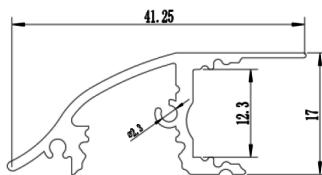

3220213

***3234680/3234681/3234682/3222240/ 3222241/3222242**

Aluminiumsprofil vegg 2m 4217/ Aluminium profile wall 2m 4217
Inkludert 2stk endelokk/ Include 2pcs end cap