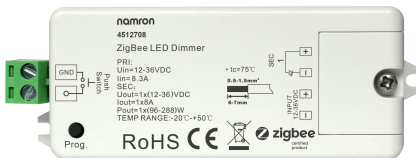

6603265

***3234681 / 3234683**

RGBW controller 480W 24V / RGBW controller 480W 24V

*Anbefalt LED Strip / Recommended LED strip

4512701

***3234681 / 3234683**

ZigBee 5 kanaler LED kontrollør / Zigbee 5 channel LED controller

4512708

***3222240/3222241/3222242/ 3234680/3234682**

Zigbee 1 kanal LED kontrollør / Zigbee 1 channel LED controller

4512743

***3222240/3222241/3222242/ 3234680/3234682**

Z-Wave 1kanal LED kontrollør / Z-wave 1 channel LED controller